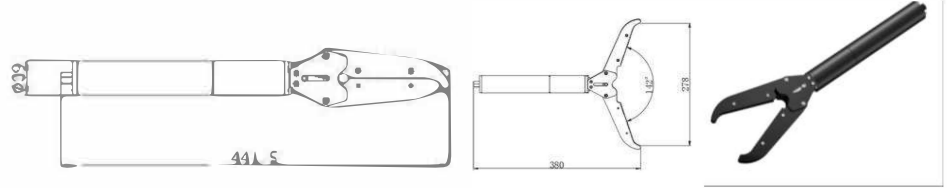

CHARPIE

Specs

Manipulator

Product	One-way Manipulator	
Operating Depth	300m	
Specs	Closing Force	9-11Kg
	Max Opening	278mm
	Max Angle	142°
	Open/Close Time	6s
	Length @ Close	441.5mm
	Length @ Open	380mm
	Weight in Air	935g