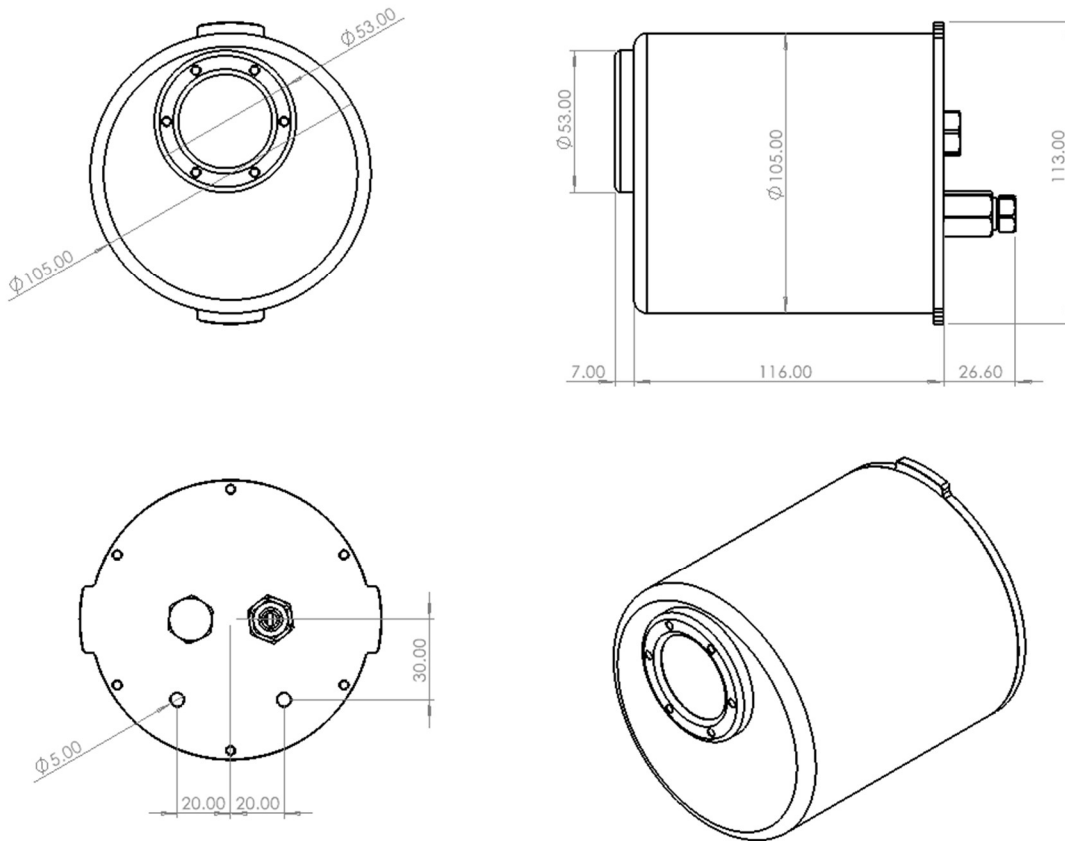

Main Dimensions

- Product specifications are subject to change without further notice. Please refer to our official website for latest information.